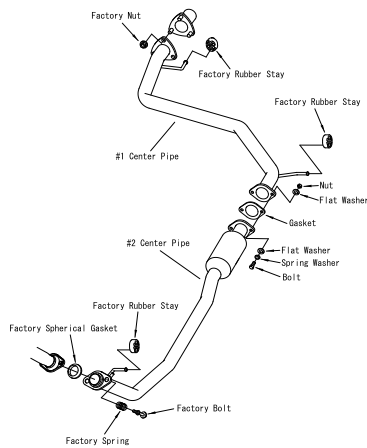

STAINLESS CENTER PIPE

HONDA All New JAZZ (GK)

Muffler design

HONDA All New JAZZ (GK)

Model	GK
Engine	L15Z1
Model Year	2014-
Code No.	33004-ZH004
Price inc.VAT	THB 8,000

Type of muffler	SUS CENTER PIPE
Main material	SUS304
Diameter of pipe	φ50
Remarks	2 pcs./set

- Larger diameter of pipes improves exhaust gas flow to muffler. Engine performance will be improved.
- It can be installed relatively easily, you can maximize the performance of the car.
- Use the SUS304 having excellent appearance and durability to each part, it has been carefully manufactured by TIG welding.