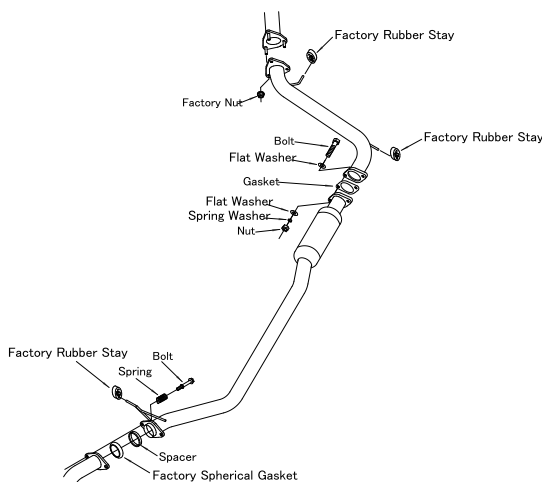

STAINLESS CENTER PIPE

HONDA JAZZ(GE8)

Center Pipe design

HONDA JAZZ(GE8)

Model	GE8
Engine	L15A
Model Year	2007-2014

Code No.	33004-ZH003
Price	THB 6,000
inc.VAT	New price from November 2014

Type of muffler	SUS CENTER PIPE
Main material	SUS304
Diameter of pipe	φ45.0
Remarks	2 pcs./set

-Larger diameter of pipes improves exhaust gas flow to muffler. Engine performance will be improved.

-It can be installed relatively easily, you can maximize the performance of the car.

-Use the SUS304 having excellent appearance and durability to each part, it has been carefully manufactured by TIG welding.