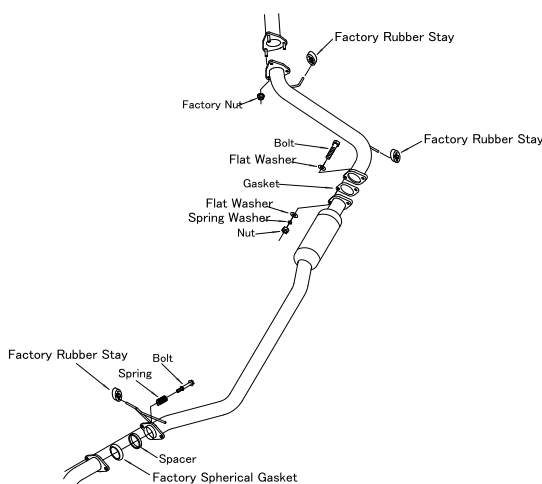

# STAINLESS CENTER PIPE

### Center Pipe design

- Larger diameter of pipes improves exhaust gas flow to muffler. Engine performance will be improved.
- It can be installed relatively easily, you can maximize the performance of the car.
- Use the SUS304 having excellent appearance and durability to each part, it has been carefully manufactured by TIG welding.