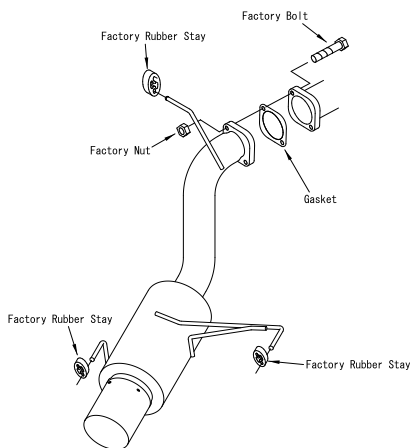

Muffler design

-HKS muffler has been designed specifically for each vehicle.
-It can be installed relatively easily, you can maximize the performance of the car.
-Use the SUS304 having excellent appearance and durability to each part, it has been carefully manufactured by TIG welding.

SUZUKI SWIFT

Model	MMSHZC72S00127549
Engine	K12B127673
Model Year	

Code No.	32003 - ZS002
Price	THB 7,800

Type of muffler	Hi-Power Muffler Ti	
Main material	SUS304	
Diameter of tip	φ94	
Diameter of pipe	φ50	
Close noise level	Stock	83 dB
	HKS	91 dB
Weight	Stock	4.50 kgs
	HKS	5.00 kgs
Remarks