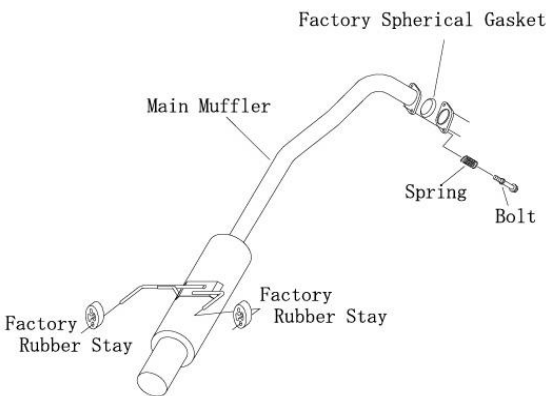

Muffler design

HONDA CITY(GM2)

Model	GM2
Engine	L15A i-VTEC
Model Year	2008 - 2011
Transmission	MT & A/T
Code No.	32003-ZH002
Price inc.VAT	THB 6,000 New price from November 2014

Type of muffler	Hi-Power MUFFLER
Main material	SUS304
Diameter of tip	φ94
Diameter of pipe	φ50
Remarks	Designed for the original bumper only.

-HKS muffler has been designed specifically for each vehicle.
-It can be installed relatively easily, you can maximize the performance of the car.
-Use the SUS304 having excellent appearance and durability to each part, it has been carefully manufactured by TIG welding.