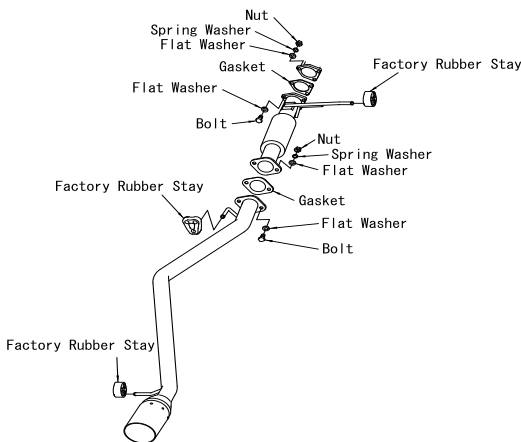

MITSUBISHI PAJERO SPORTS(KH4WG)

Muffler design

-HKS muffler has been designed specifically for each vehicle.
 -It can be installed relatively easily, you can maximize the performance of the car.
 -Use the SUS304 having excellent appearance and durability to each part, it has been carefully manufactured

MITSUBISHI PAJERO SPORTS(KH4WG)

Model	~2015:KH4WG 2015~:KR1WG
Engine	~2015:4D56 2015~:4N15037
Model Year	2008~

Code No.	31021-ZM002
Price	THB 11,000

Type of muffler	LEGAMAX Ti	
Main material	SUS304	
Diameter of tip	φ97 Ti	
Diameter of pipe	φ60	
Close noise level	Stock	KH4WG : 81 dB KR1WG : 80 dB
	HKS	KH4WG : 89 dB KR1WG : 87 dB
Weight	Stock	10.50 kg
	HKS	7.00 kg
Remarks		