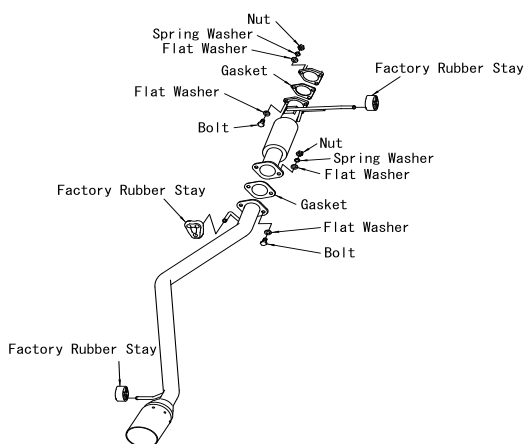

MITSUBISHI ALL New PAJERO SPORTS(K*1WG)

Muffler design

-HKS muffler has been designed specifically for each vehicle.
 -It can be installed relatively easily, you can maximize the performance of the car.
 -Use the SUS304 having excellent appearance and durability to each part, it has been carefully manufactured

MITSUBISHI ALL New PAJERO SPORTS(K*1WG)

Model	~2015:KH4WG 2015~:KR1WG
Engine	~2015:4D56 2015~:4N15037
Model Year	2008~

Code No.	31021-ZM002
Price	THB 11,000

Type of muffler	LEGAMAX Ti	
Main material	SUS304	
Diameter of tip	φ97 Ti	
Diameter of pipe	φ60	
Close noise level	Stock	KH4WG : 81 dB KR1WG : 80 dB
	HKS	KH4WG : 89 dB KR1WG : 87 dB
Weight	Stock	10.50 kg
	HKS	7.00 kg
Remarks		