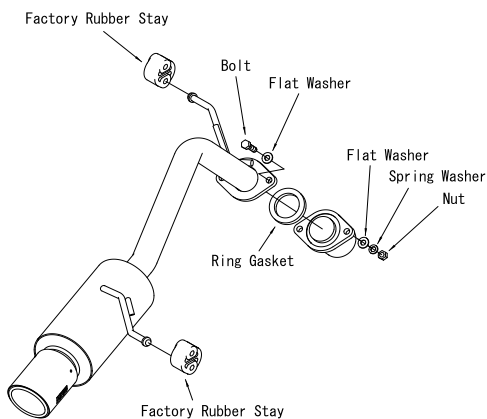

Muffler design

-HKS muffler has been designed specifically for each vehicle.
-It can be installed relatively easily, you can maximize the performance of the car.
-Use the SUS304 having excellent appearance and durability to each part, it has been carefully manufactured

MAZDA 2 HB SKYACTIVE DIESEL

Model	MM8DJ2HSA0W112415
Engine	S5 30213681 (Deisel)
Model Year	2015-

Code No.	31006-ZZ001
Price	THB 9,000

Type of muffler	Hi-Power Muffler	
Main material	SUS304	
Diameter of tip	φ94 Carbon	
Diameter of pipe	φ50	
Close noise level	Stock	## dB
	HKS	## dB
Weight	Stock	4 kg
	HKS	5 kg
Remarks